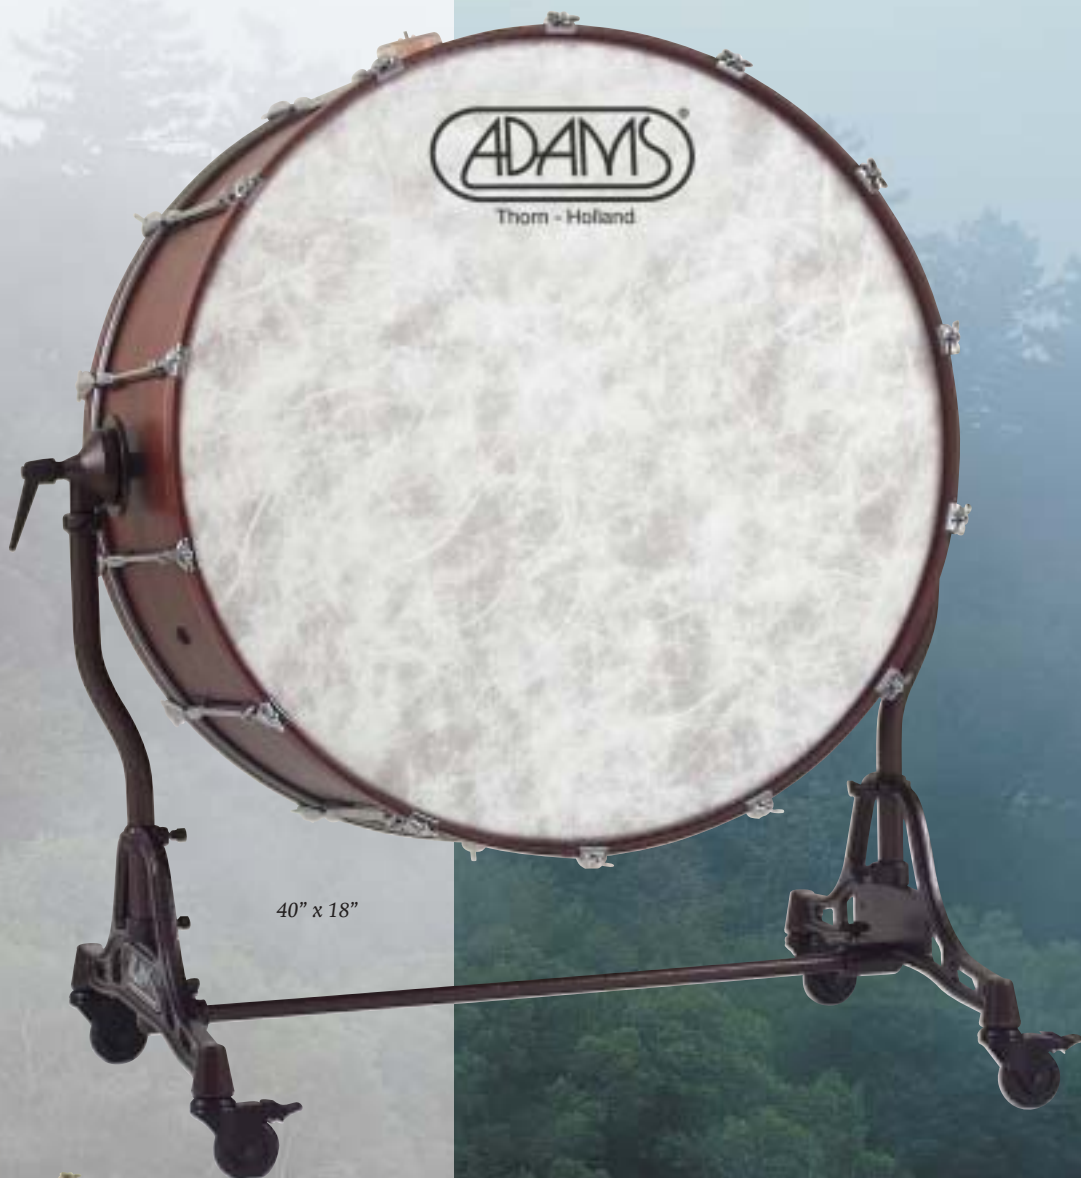

Concert Bassdrums

| Concert Trommeln

Adams Concert Bassdrums are offered in Mahogany shells. They come standard in a lacquer finish and feature 2" wide wooden hoops, finished also in clear lacquer. Standard delivered with Fiberskyn III heads. These Remo Fiberskyn III heads have the sonic benefits of calf without the maintenance of natural skin. The Mahogany concert bass drums are currently available in the following sizes, 28"x18" - 32"x18" - 36"x18" - 40"x18".

Two different stands are available with our Concert Bassdrums. The 'free suspended stand' gives perfect resonance, resulting in a beautiful and full sound. The fully tiltable Concert Bassdrum cart (with wheels) is equipped with a non-stop turning system. The tilting stand has also a non stop turning system which is directly mounted on the shell. All stands have a footrest for optimal dampening comfort. Upon request, the Concert Bassdrum can also be supplied with calf-skin heads.

A detail in our Concert Bassdrum is the detachable ring for the free suspended stand. This ring can now be taken apart using an adapter allowing it to be carried in two halves. Very convenient during transport.

28" x 18"

CONCERT BASSDRUM | CONCERT TROMMEL | BDV28

32" x 18"

CONCERT BASSDRUM | CONCERT TROMMEL | BDV32

40" x 18"

36" x 18"

CONCERT BASSDRUM | CONCERT TROMMEL | BDV36