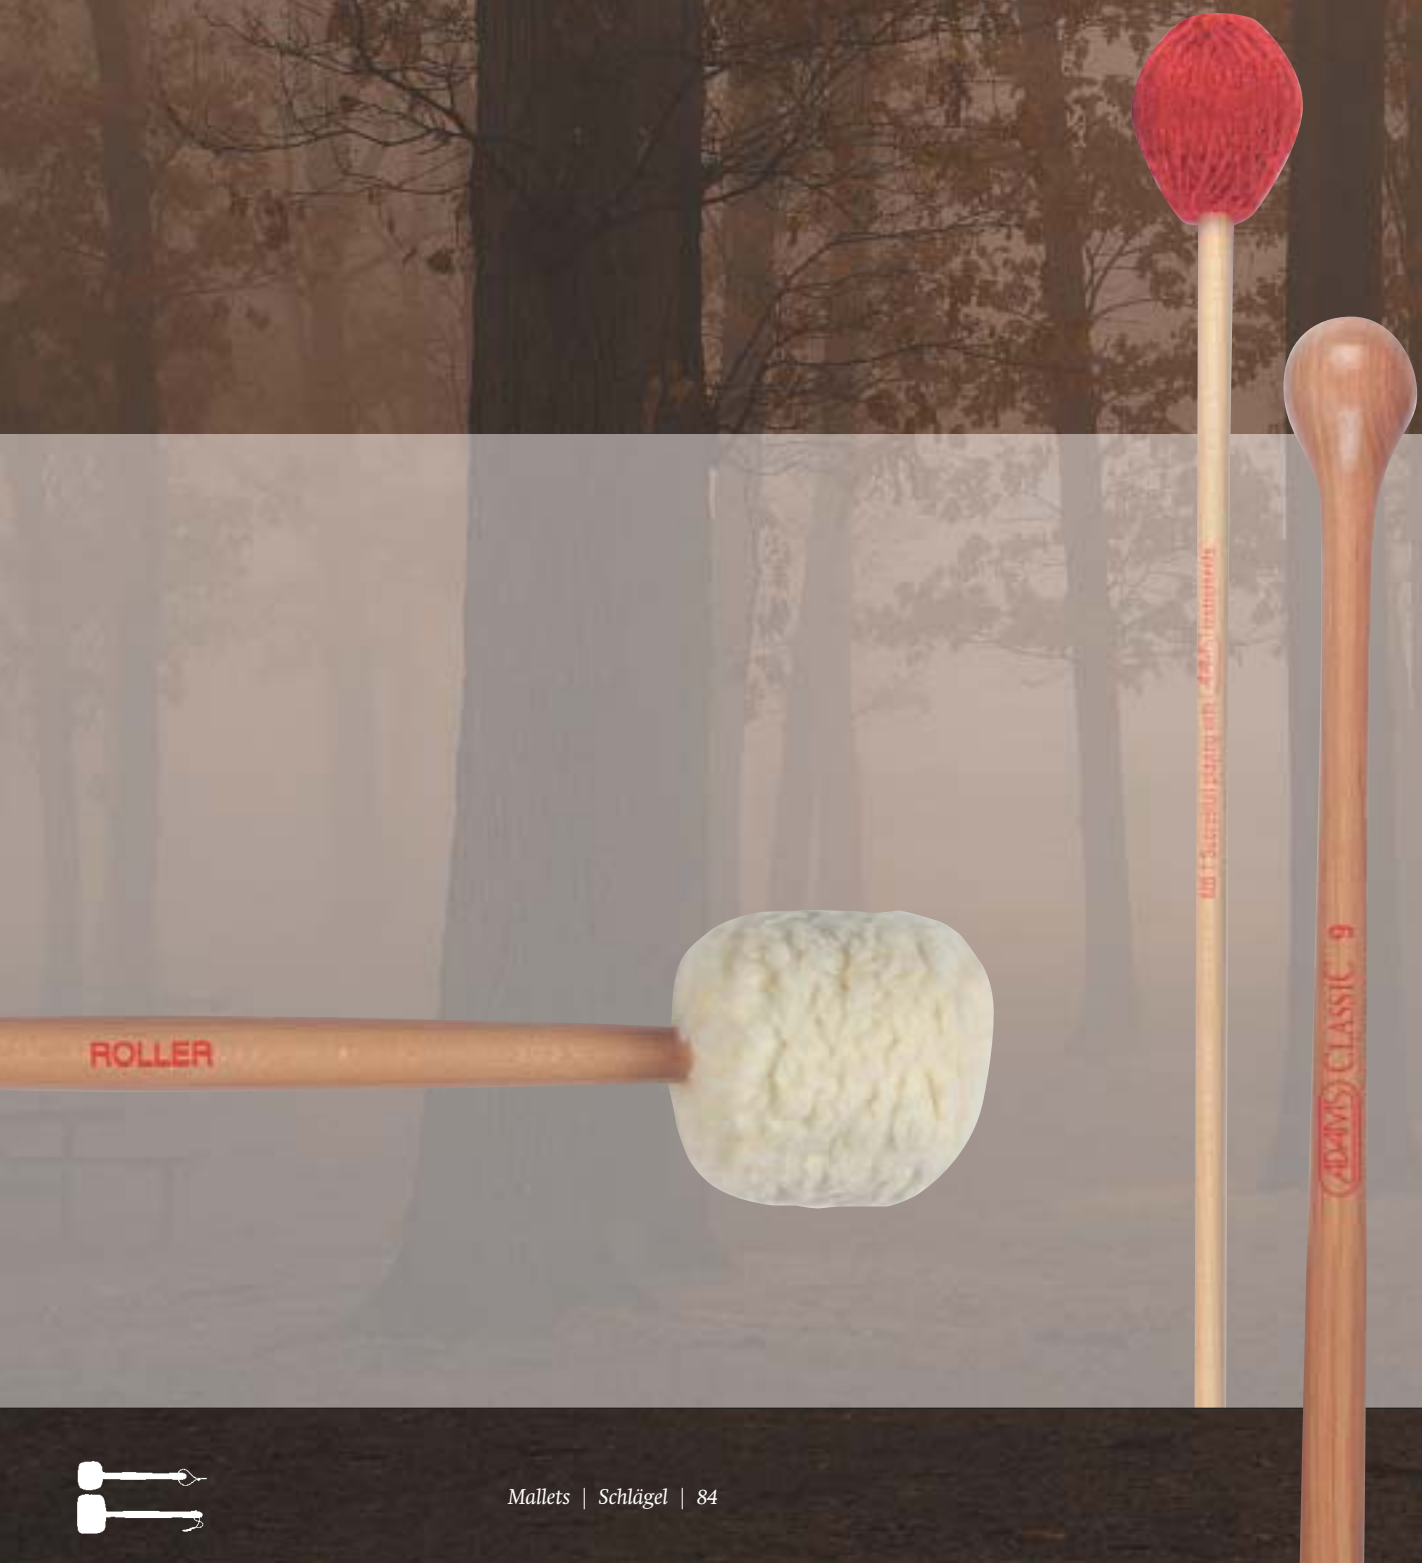

# Mallets | Schlägel

ADAMS

OT - MEDIUM

ADAMS

ADAMS

# Robert Van Sice Signature Marimba mallet

Model with synthetic core

**M1** | Dark bass

**M2** | Dark medium

**M3** | Medium dark tot medium bright

**M4** | Medium tot bright

**M5** | Medium tot very bright

Model with rubber core

**M11** | Very dark

**M12** | Dark

**M13** | Medium soft

**M14** | Medium bright

**M15** | Bright

**M16** | Very bright